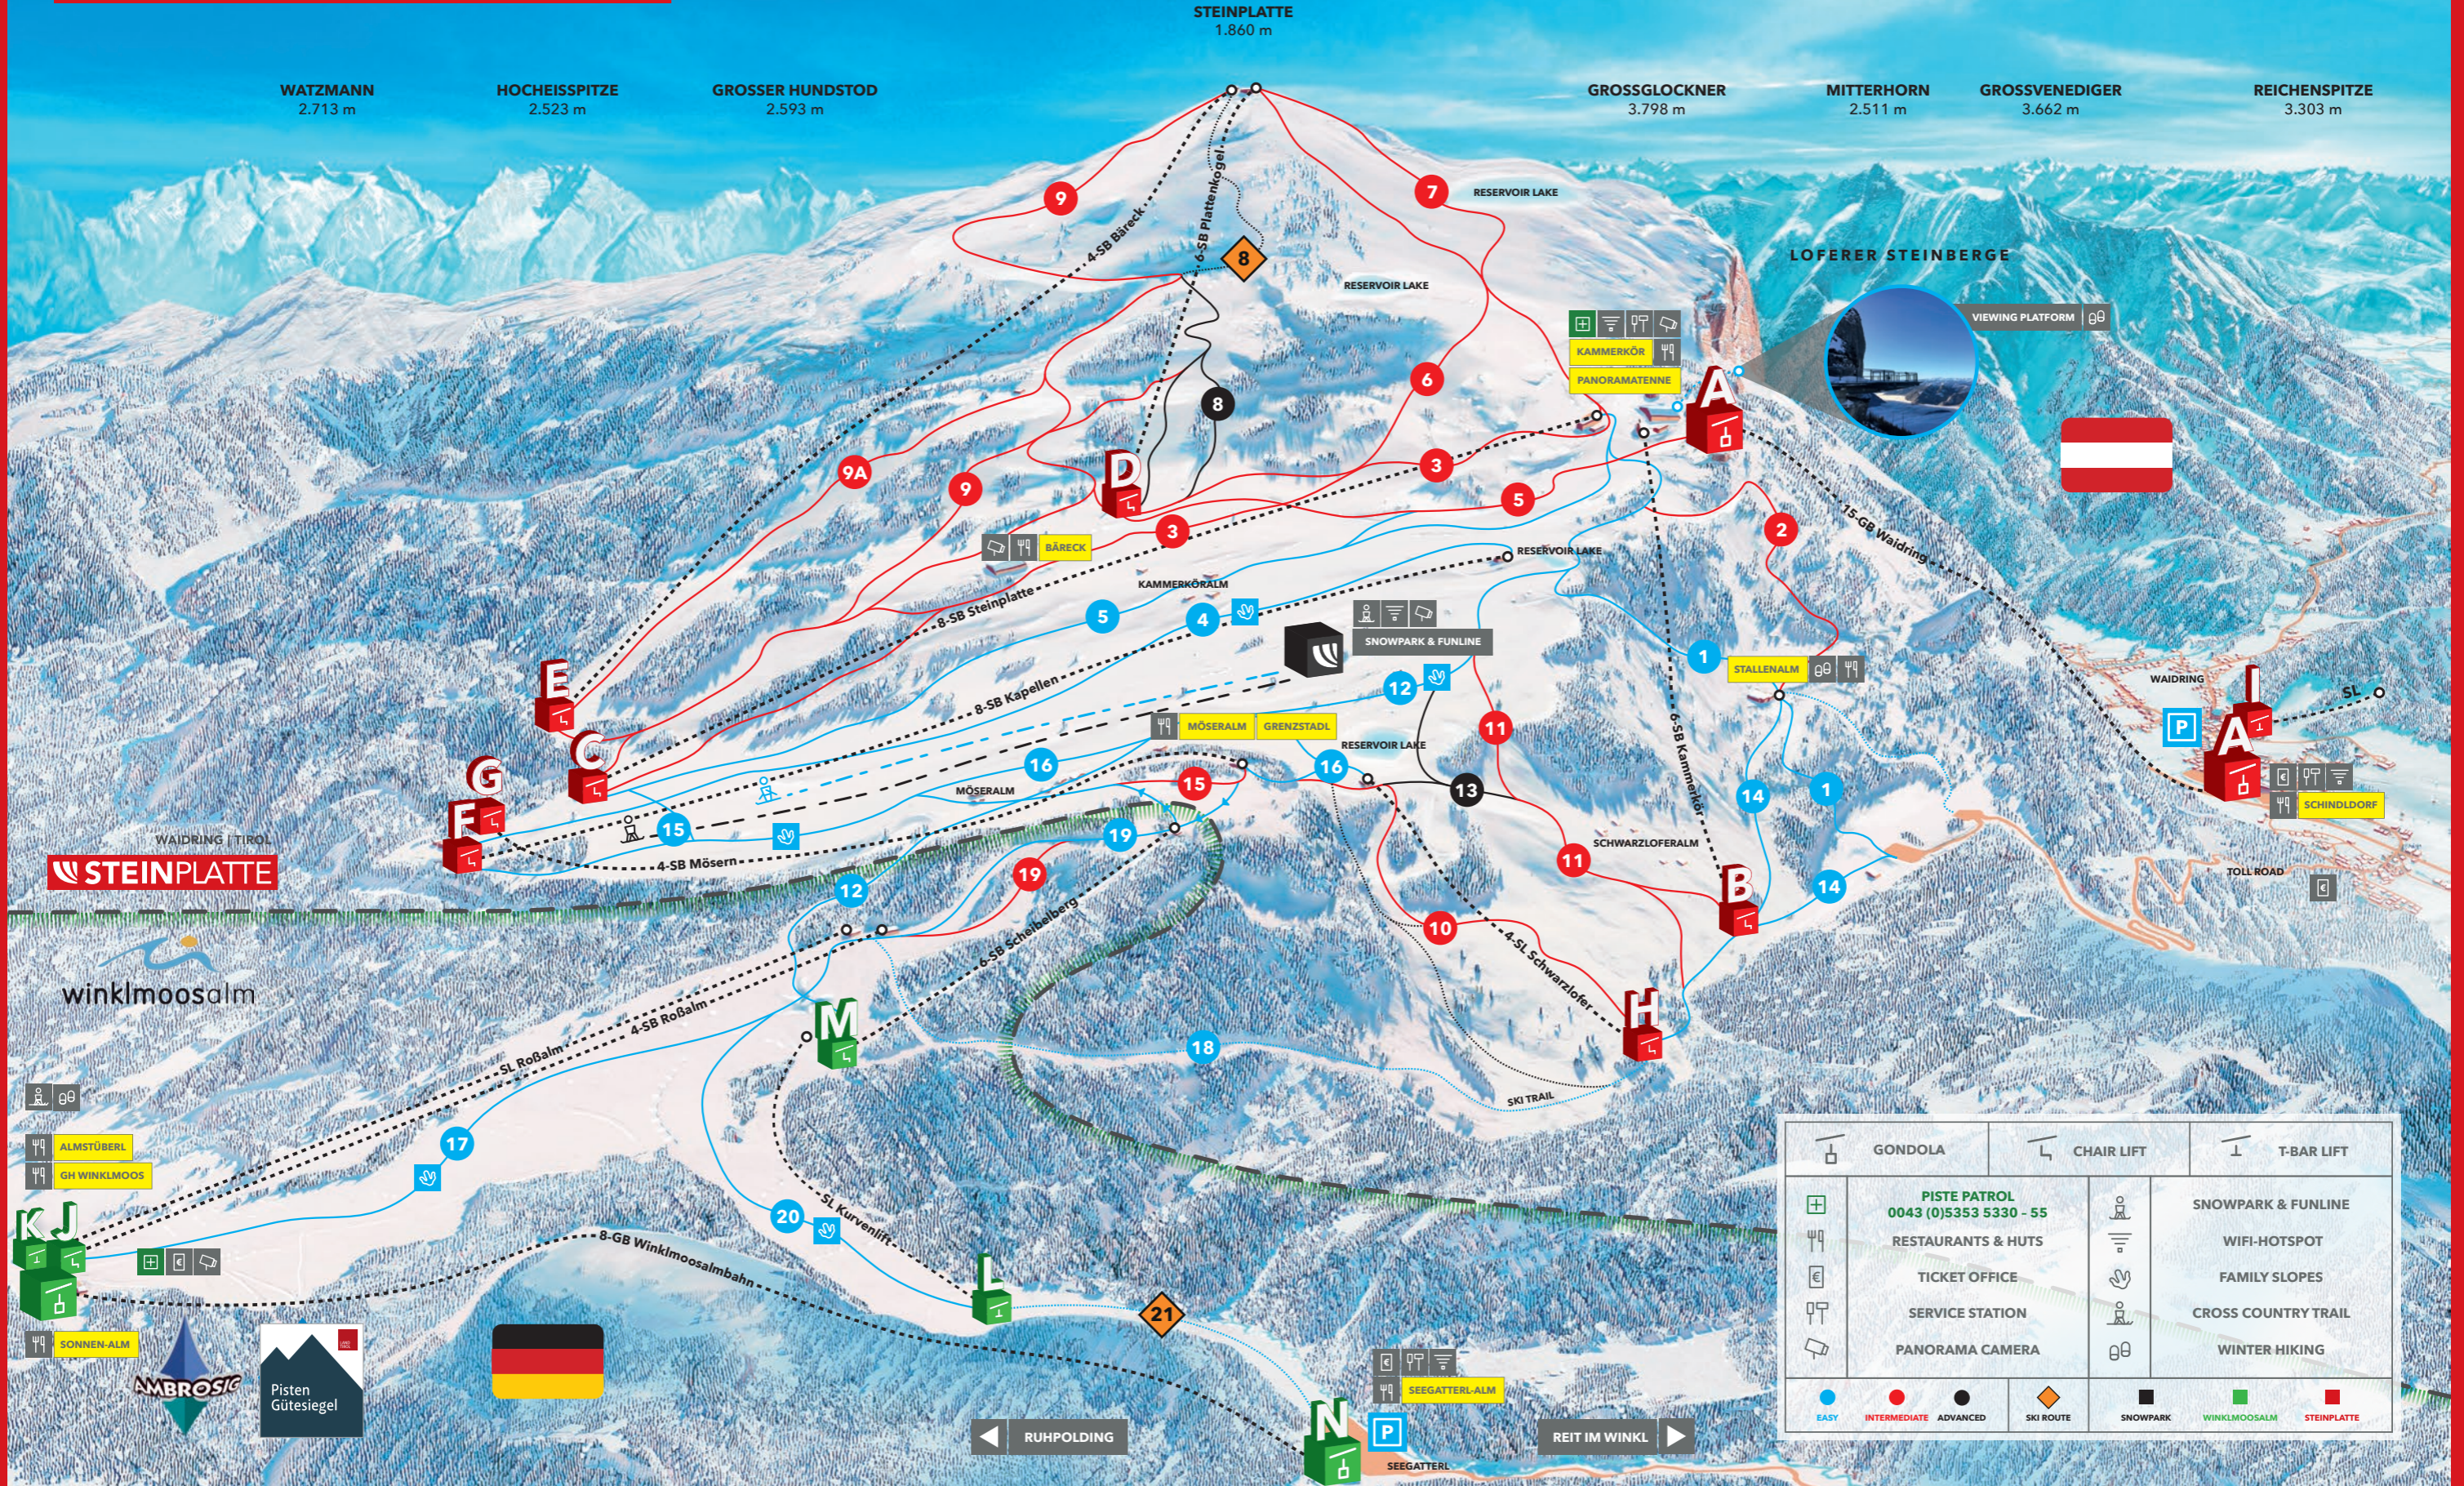

WAIDRING | TIROL

# STEINPLATTE

WATZMANN  
2.713 m

HOCHHEISSPITZE  
2.523 m

GROSSER HUNDSTOD  
2.593 m

STEINPLATTE  
1.860 m

GROSSGLOCKNER  
3.798 m

MITTERHORN  
2.511 m

GROSSVENEDIGER  
3.662 m

REICHENSPITZE  
3.303 m

GONDOLA		CHAIR LIFT		T-BAR LIFT	
+	PISTE PATROL 0043 (0)5353 5330 - 55	+	SNOWPARK & FUNLINE	+	WIFI-HOTSPOT
+	RESTAURANTS & HUTS	+	FAMILY SLOPES	+	CROSS COUNTRY TRAIL
+	TICKET OFFICE	+	WINTER HIKING		
+	SERVICE STATION				
+	PANORAMA CAMERA				
●	EASY	●	INTERMEDIATE	●	ADVANCED
◆	SKI ROUTE	■	SNOWPARK	■	WINKLMOOSALM
■	STEINPLATTE				

RUHPOLDING

REIT IM WINKL

SEEGATTERL

AMBROSIO

Pisten Gütesiegel